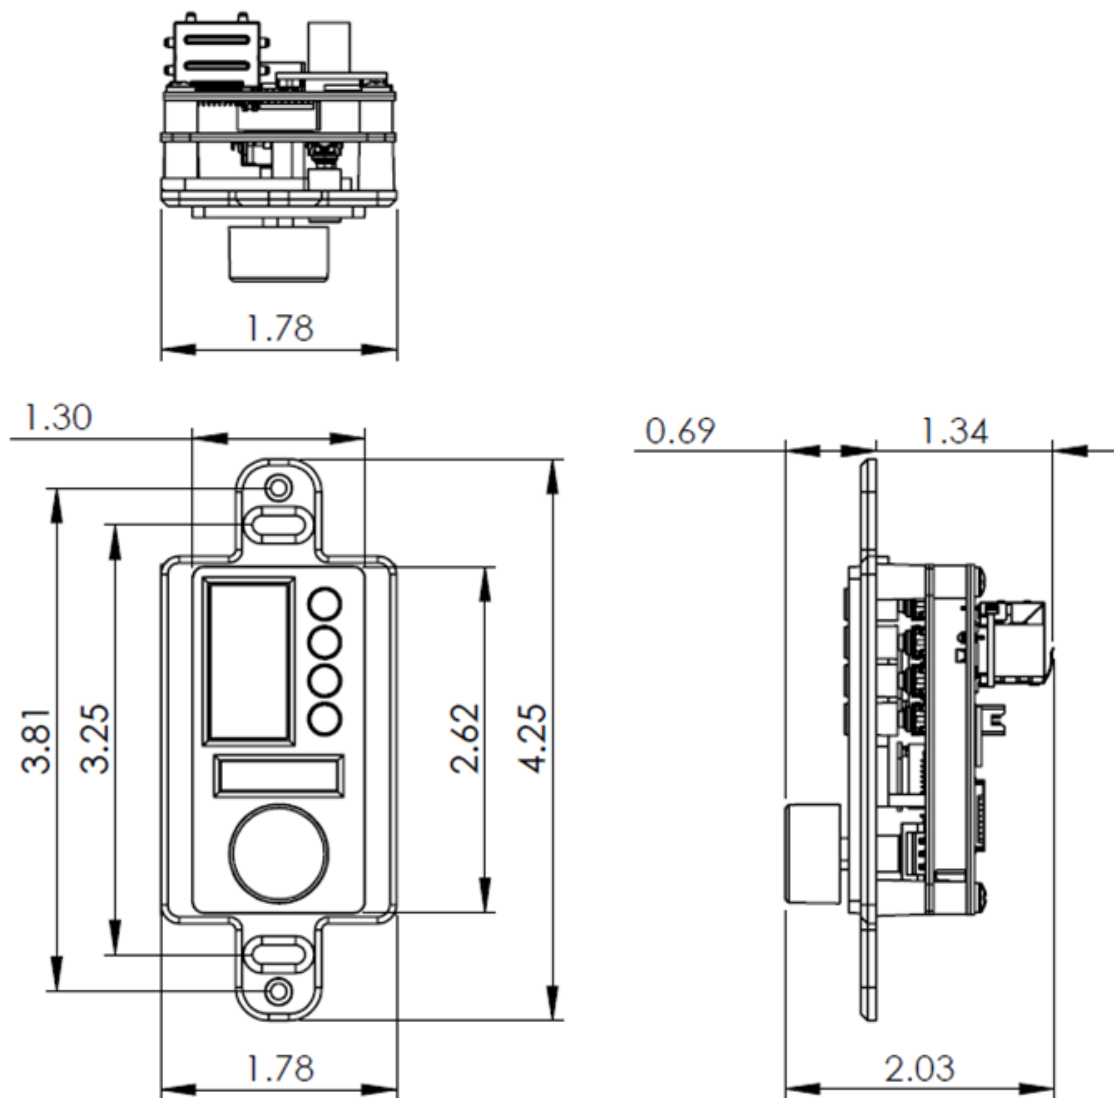

For more information about W Series Remotes or any Symetrix product, go to www.symetrix.co