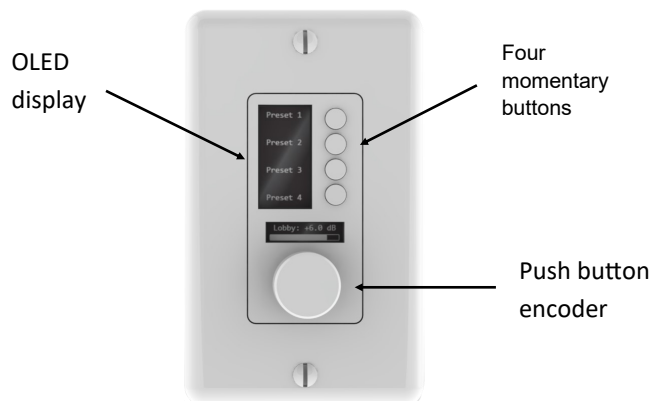

W Series Remotes

The W Series remotes offer IP control for Symetrix Composer™ based DSPs

Available in white and black, in both US and European wall box sizes

Product Highlights

- Simple deployment with standard PoE switch
- Mounts in a 1.375 inch, or 35mm, shallow-depth electrical box
- Flexible display accommodates the use of Symbols to simplify operation and overcome language barriers.
- Simple and easy end user control
- Dramatically increases the number of control devices that can be added to a Symetrix based system
- Perfect for Houses of Worship, Hospitality, Education, Performance/Live Sound and Conferencing
- Available in 3 different configurations

Overview